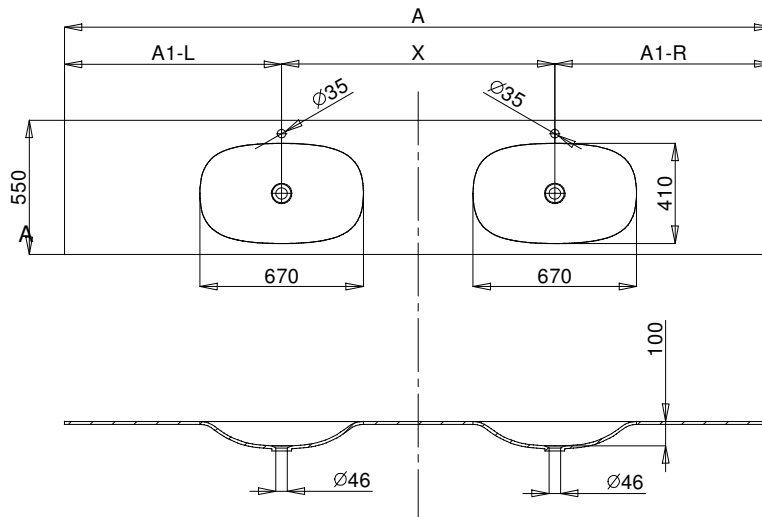

Customer:

Name and Surname	
Address	
E-mail	
Phone number	
Order number	

Properties:

Model	TRINITY D
Dimensions (Ax550)	___ x 550 mm
Color	
Cutting option	

A	1600 - 1699 mm	1700 - 1799 mm	1800 - 1899 mm	1900 - 2900 mm
X	820 mm	820, 920 mm	820, 920, 1020 mm	820, 920, 1020, 1120 mm
A1-L	390 - 890 mm	390 - 890 mm	390 - 890 mm	390 - 890 mm
A1-R	390 - 890 mm	390 - 890 mm	390 - 890 mm	390 - 890 mm

GENERAL DIMENSIONS

A[mm]	1600 - 2900 mm
X[mm]	820, 920, 1020, 1120 mm
A1-L[mm]	390 - 890 mm
A1-D[mm]	390 - 890 mm

NAME

Possibility of washbasins dimensions

Models TRINITY D